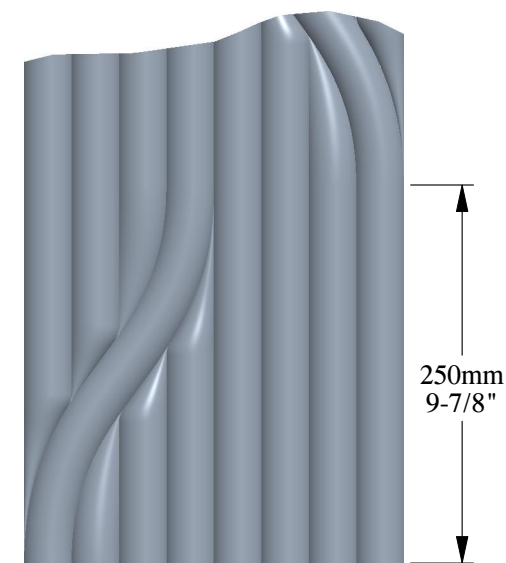

SCALE 1:2

SCALE 1:2

SCALE 1:5

Pattern repeatability every 1000mm

Installation area: 0,5m<sup>2</sup>

**ORAC**<sup>®</sup>  
DECOR

Biekorfstraat 32  
8400 Oostende - Belgium  
Tel +32 (0)59 80 32 52  
www.oracdecor.com  
info@oracdecor.com

Part name: W213

Designed by: ORAC

Designed on: 18-Sept-2023

Unless otherwise specified: all dimensions are in millimeters and inches, scale 1:1, length 2 meters

All information in this document is Orac's exclusive property. It may in no case be reproduced, even partly, be communicated to a third party or used for any possible purpose without ORAC's express written permission. Further legal information can be found at <https://www.oracdecor.com/en/general-sales-conditions>