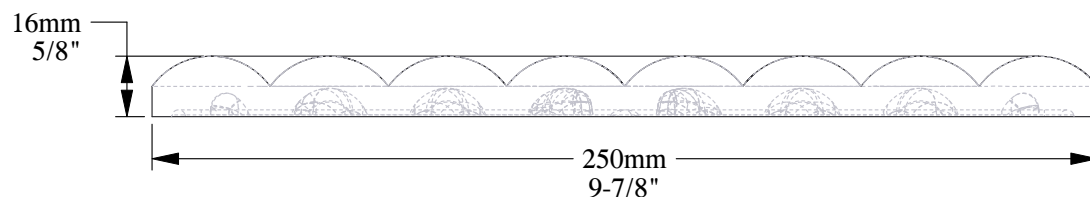

SCALE 1:2

SCALE 1:2

SCALE 1:5

Pattern repeatability every 1000mm

Installation area: 0,5m<sup>2</sup>

**ORAC**<sup>®</sup>  
DECOR

Biekorfstraat 32  
8400 Oostende - Belgium  
Tel +32 (0)59 80 32 52  
www.oracdecor.com  
info@oracdecor.com

Part name: W213

Designed by: ORAC

Designed on: 18-Sept-2023

Unless otherwise specified: all dimensions are in millimeters and inches, scale 1:1, length 2 meters

All information in this document is Orac's exclusive property. It may in no case be reproduced, even partly, be communicated to a third party or used for any possible purpose without ORAC's express written permission. Further legal information can be found at <https://www.oracdecor.com/en/general-sales-conditions>