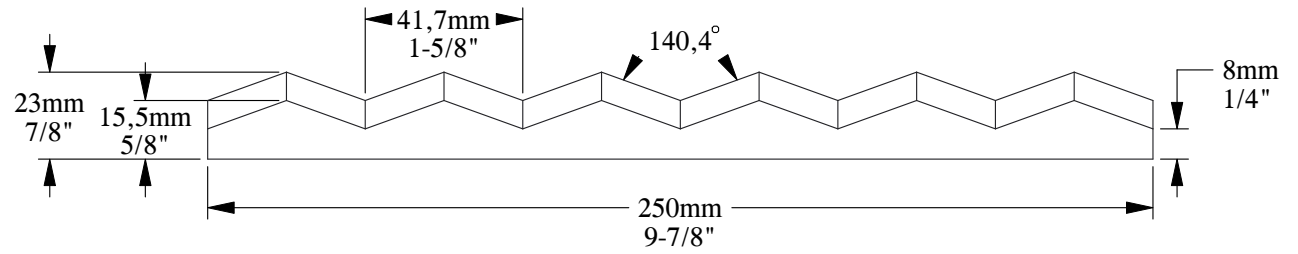

SCALE 1:2

SCALE 1:2

SCALE 1:2

Installation area: $0,5m^2$

Pattern repeatability every 41,7mm

ORAC[®]
DECOR

Biekorfstraat 32
8400 Oostende - Belgium
Tel +32 (0)59 80 32 52
www.oracdecor.com
info@oracdecor.com

Part name: W115

Designed by: ORAC

Designed on: 30-Apr-2021

Unless otherwise specified: all dimensions are in millimeters and inches, scale 1:1, length 2 meters

All information in this document is Orac's exclusive property. It may in no case be reproduced, even partly, be communicated to a third party or used for any possible purpose without ORAC's express written permission. Further legal information can be found at <https://www.oracdecor.com/en/general-sales-conditions>